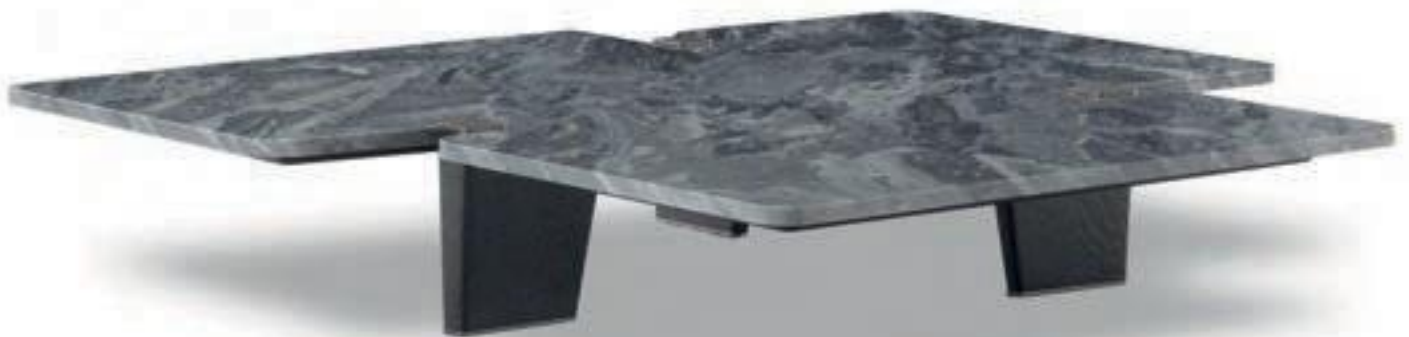

# CHAISE LONG

ASTON

---

JUGGAGE

---

# COFFEE TABLE

JACOB

---

BEILAGIO

---

BENDER

ESPERTO®  
DESIGN

BRINK